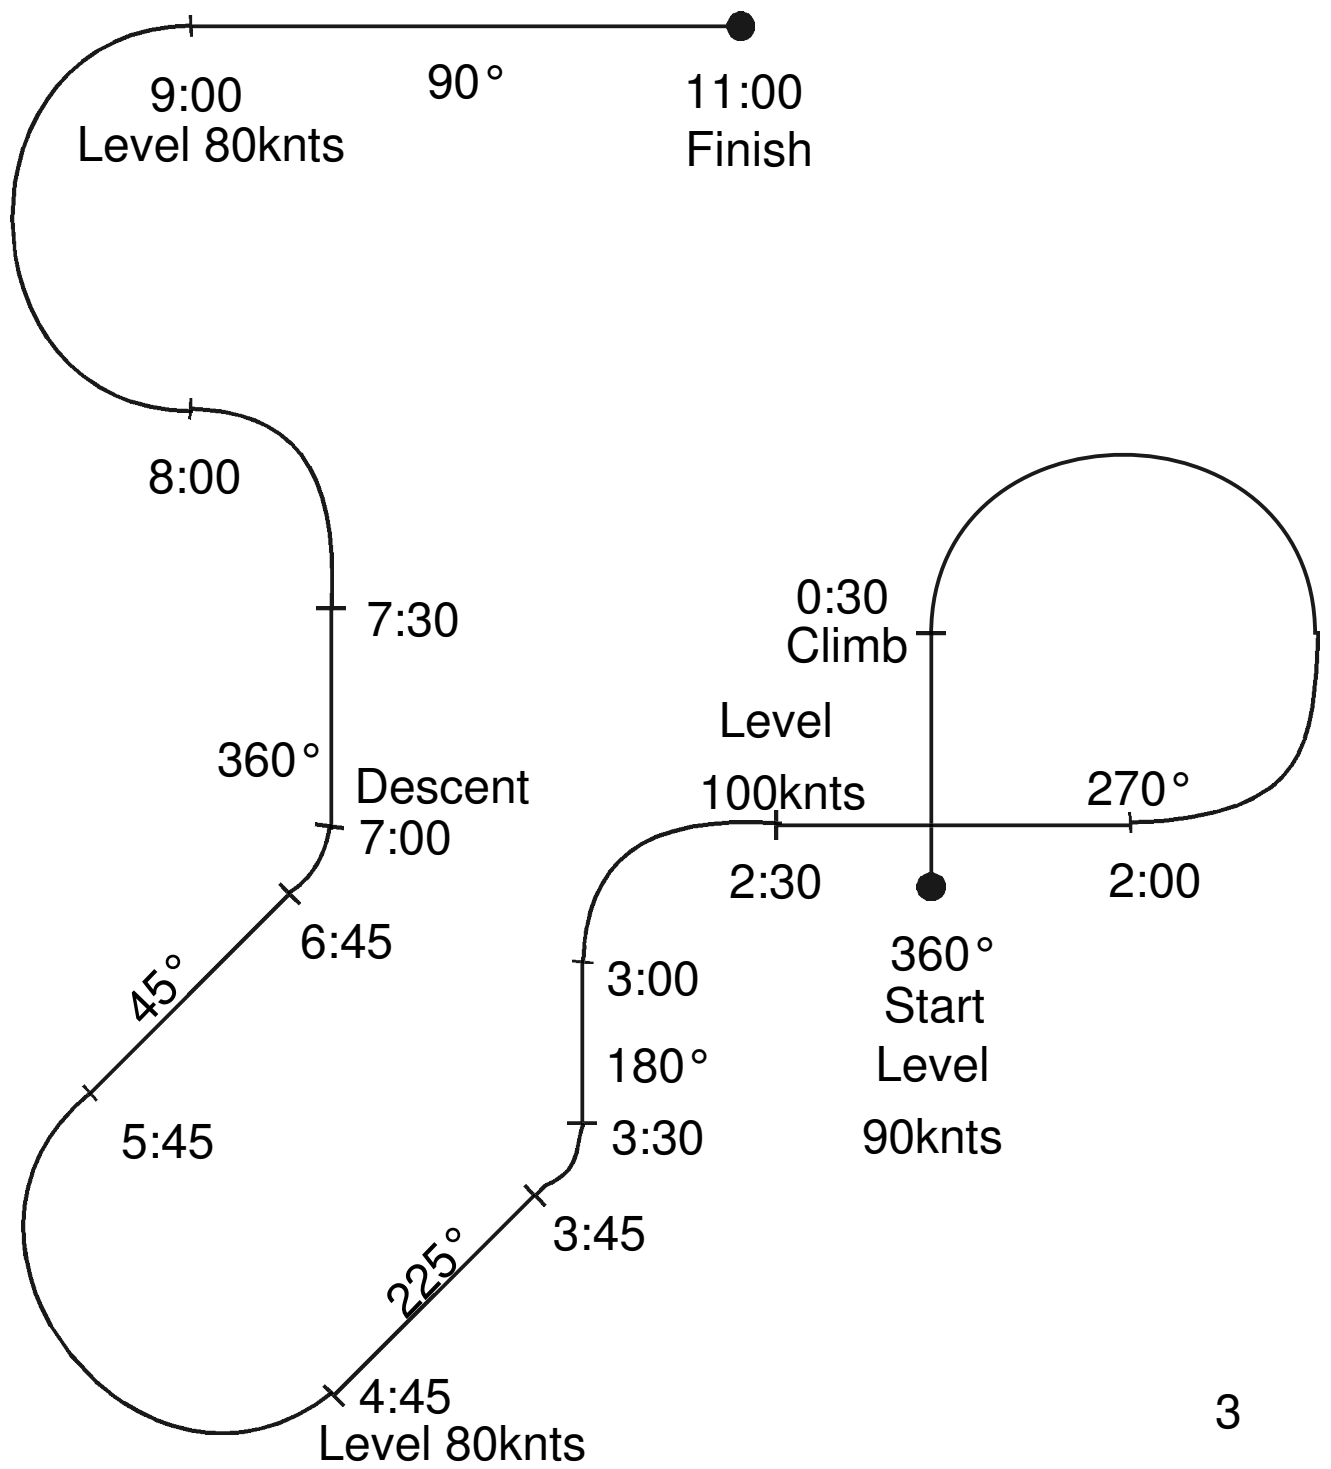

All Climbs and Descents at 500 FPM

All Climbs and Descents at 500 FPM

All Climbs and
Descents at 500 FPM

All Climbs and
Descents at 500 FPM

All Climbs and
Descents at 500 FPM

All Climbs and
Descents at 500 FPM

All Climbs and
Descents at 500 FPM

All Climbs and
Descents at 500 FPM

All Climbs and
Descents at 500 FPM

All Climbs and
Descents at 500 FPM