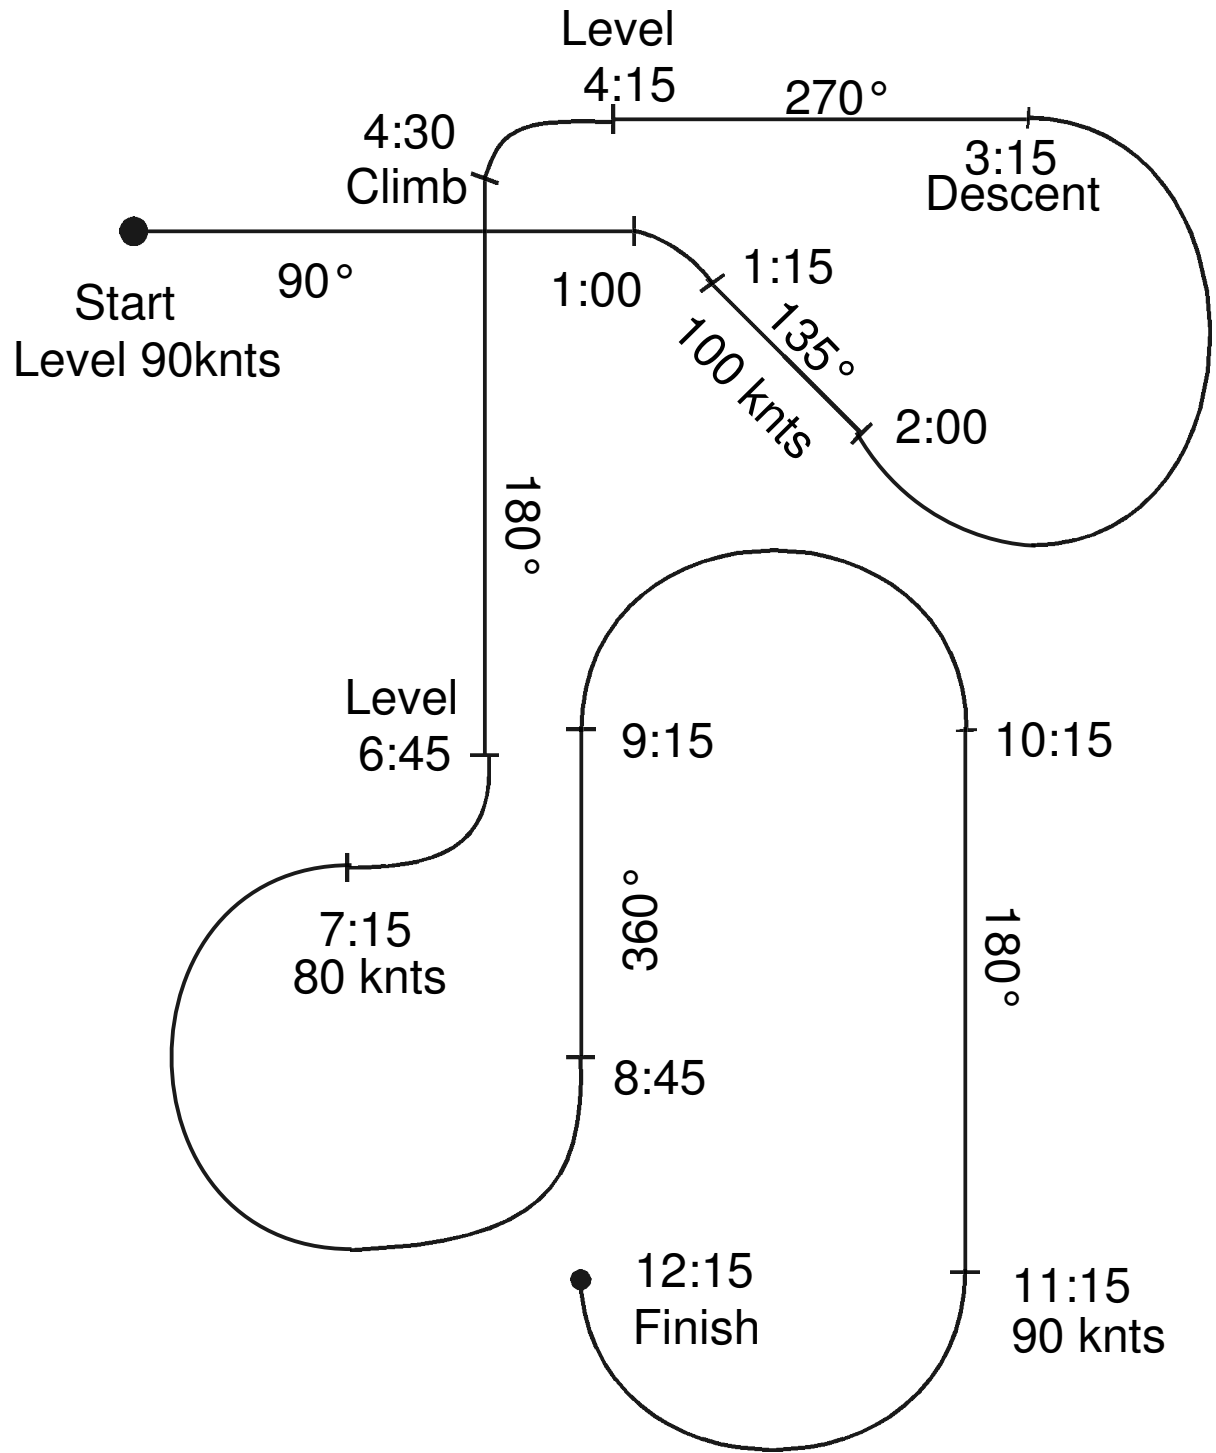

All Climbs and Descents at 500 FPM

All Climbs and Descents at 500 FPM

All Climbs and
Descents at 500 FPM

All Climbs and
Descents at 500 FPM

All Climbs and
Descents at 500 FPM

All Climbs and
Descents at 500 FPM

All Climbs and
Descents at 500 FPM

All Climbs and
Descents at 500 FPM

All Climbs and
Descents at 500 FPM

All Climbs and
Descents at 500 FPM