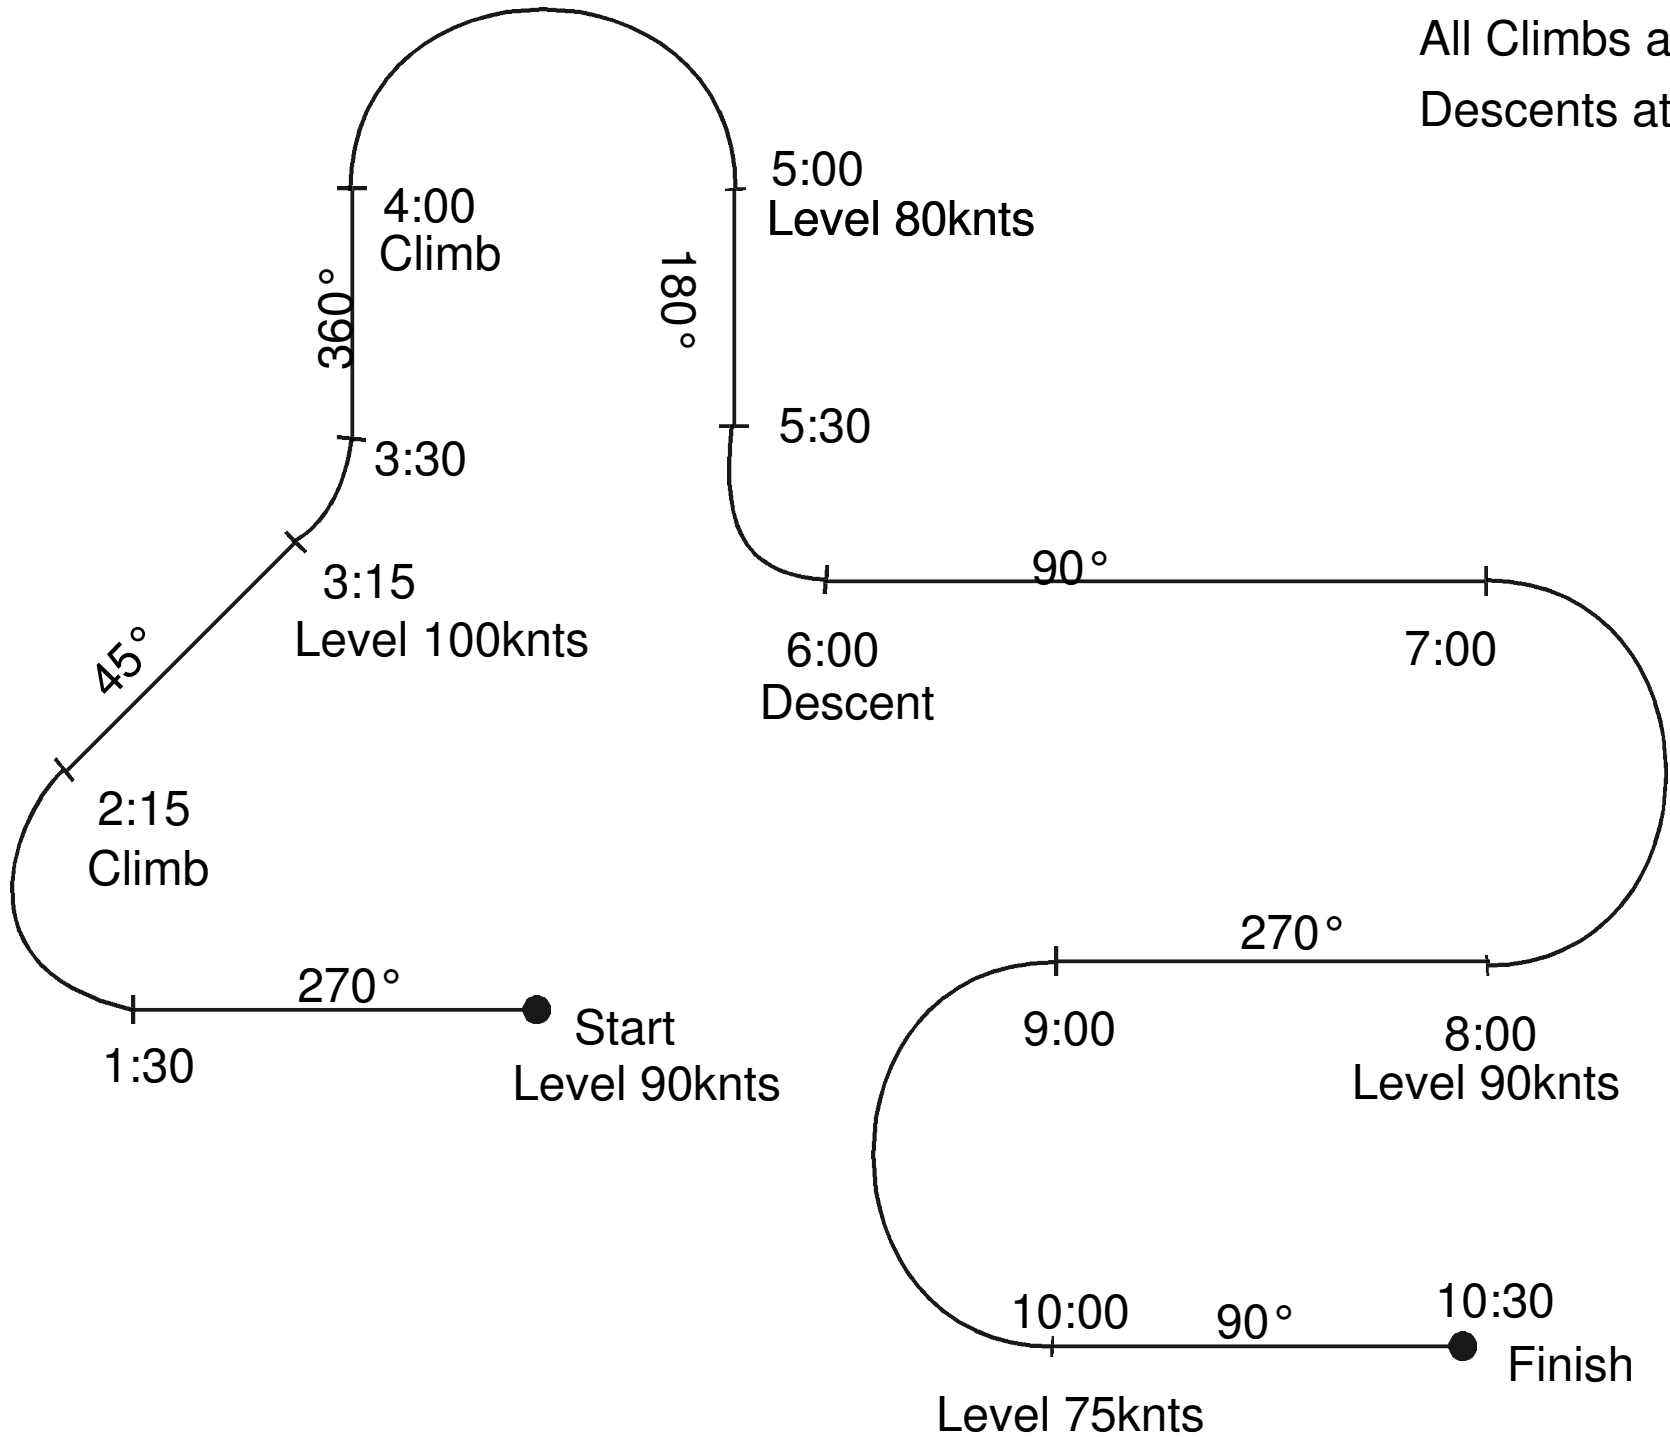

All Climbs and Descents at 500 FPM

All Climbs and Descents at 500 FPM

All Climbs and
Descents at 500 FPM

All Climbs and
Descents at 500 FPM

All Climbs and
Descents at 500 FPM

All Climbs and
Descents at 500 FPM

All Climbs and
Descents at 500 FPM

All Climbs and
Descents at 500 FPM

All Climbs and
Descents at 500 FPM

All Climbs and
Descents at 500 FPM